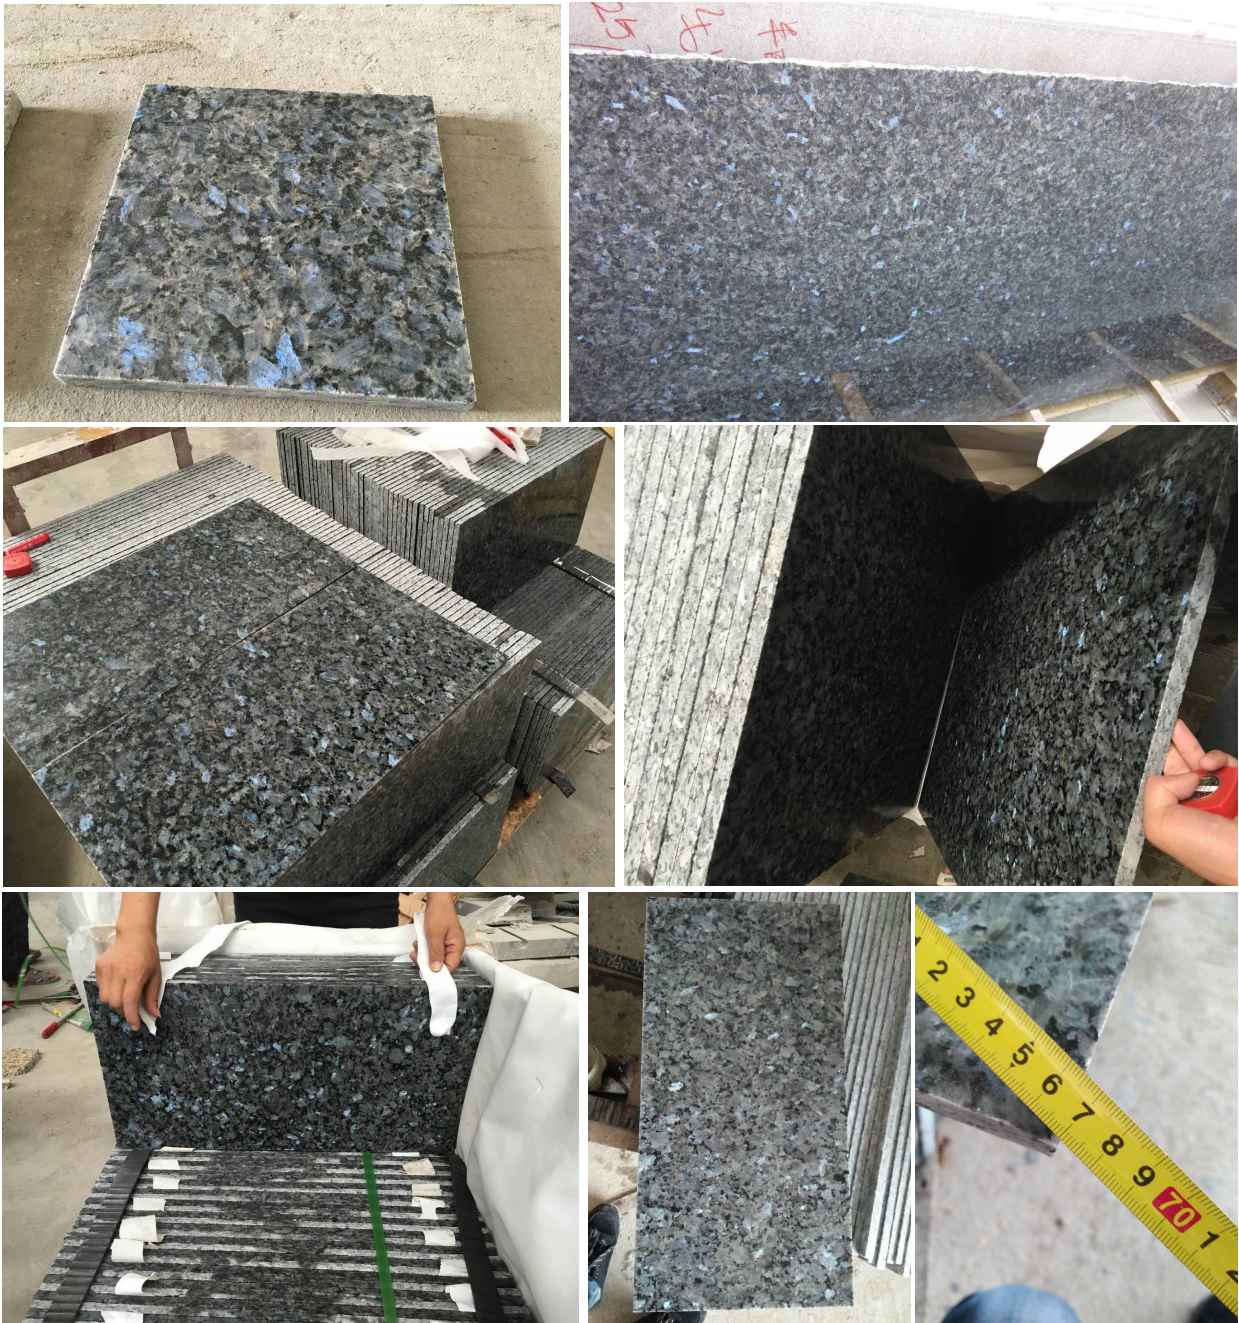

Xiamen Sun Young Corporation

Add: Unit 2B, Mou Fu Bldg, No.17, XiangXing 1st Road, Xiamen, China
Email: syc8@xmsyc.com Mob: +86 15029674022/15305927718

3. Royal Pearl Granite